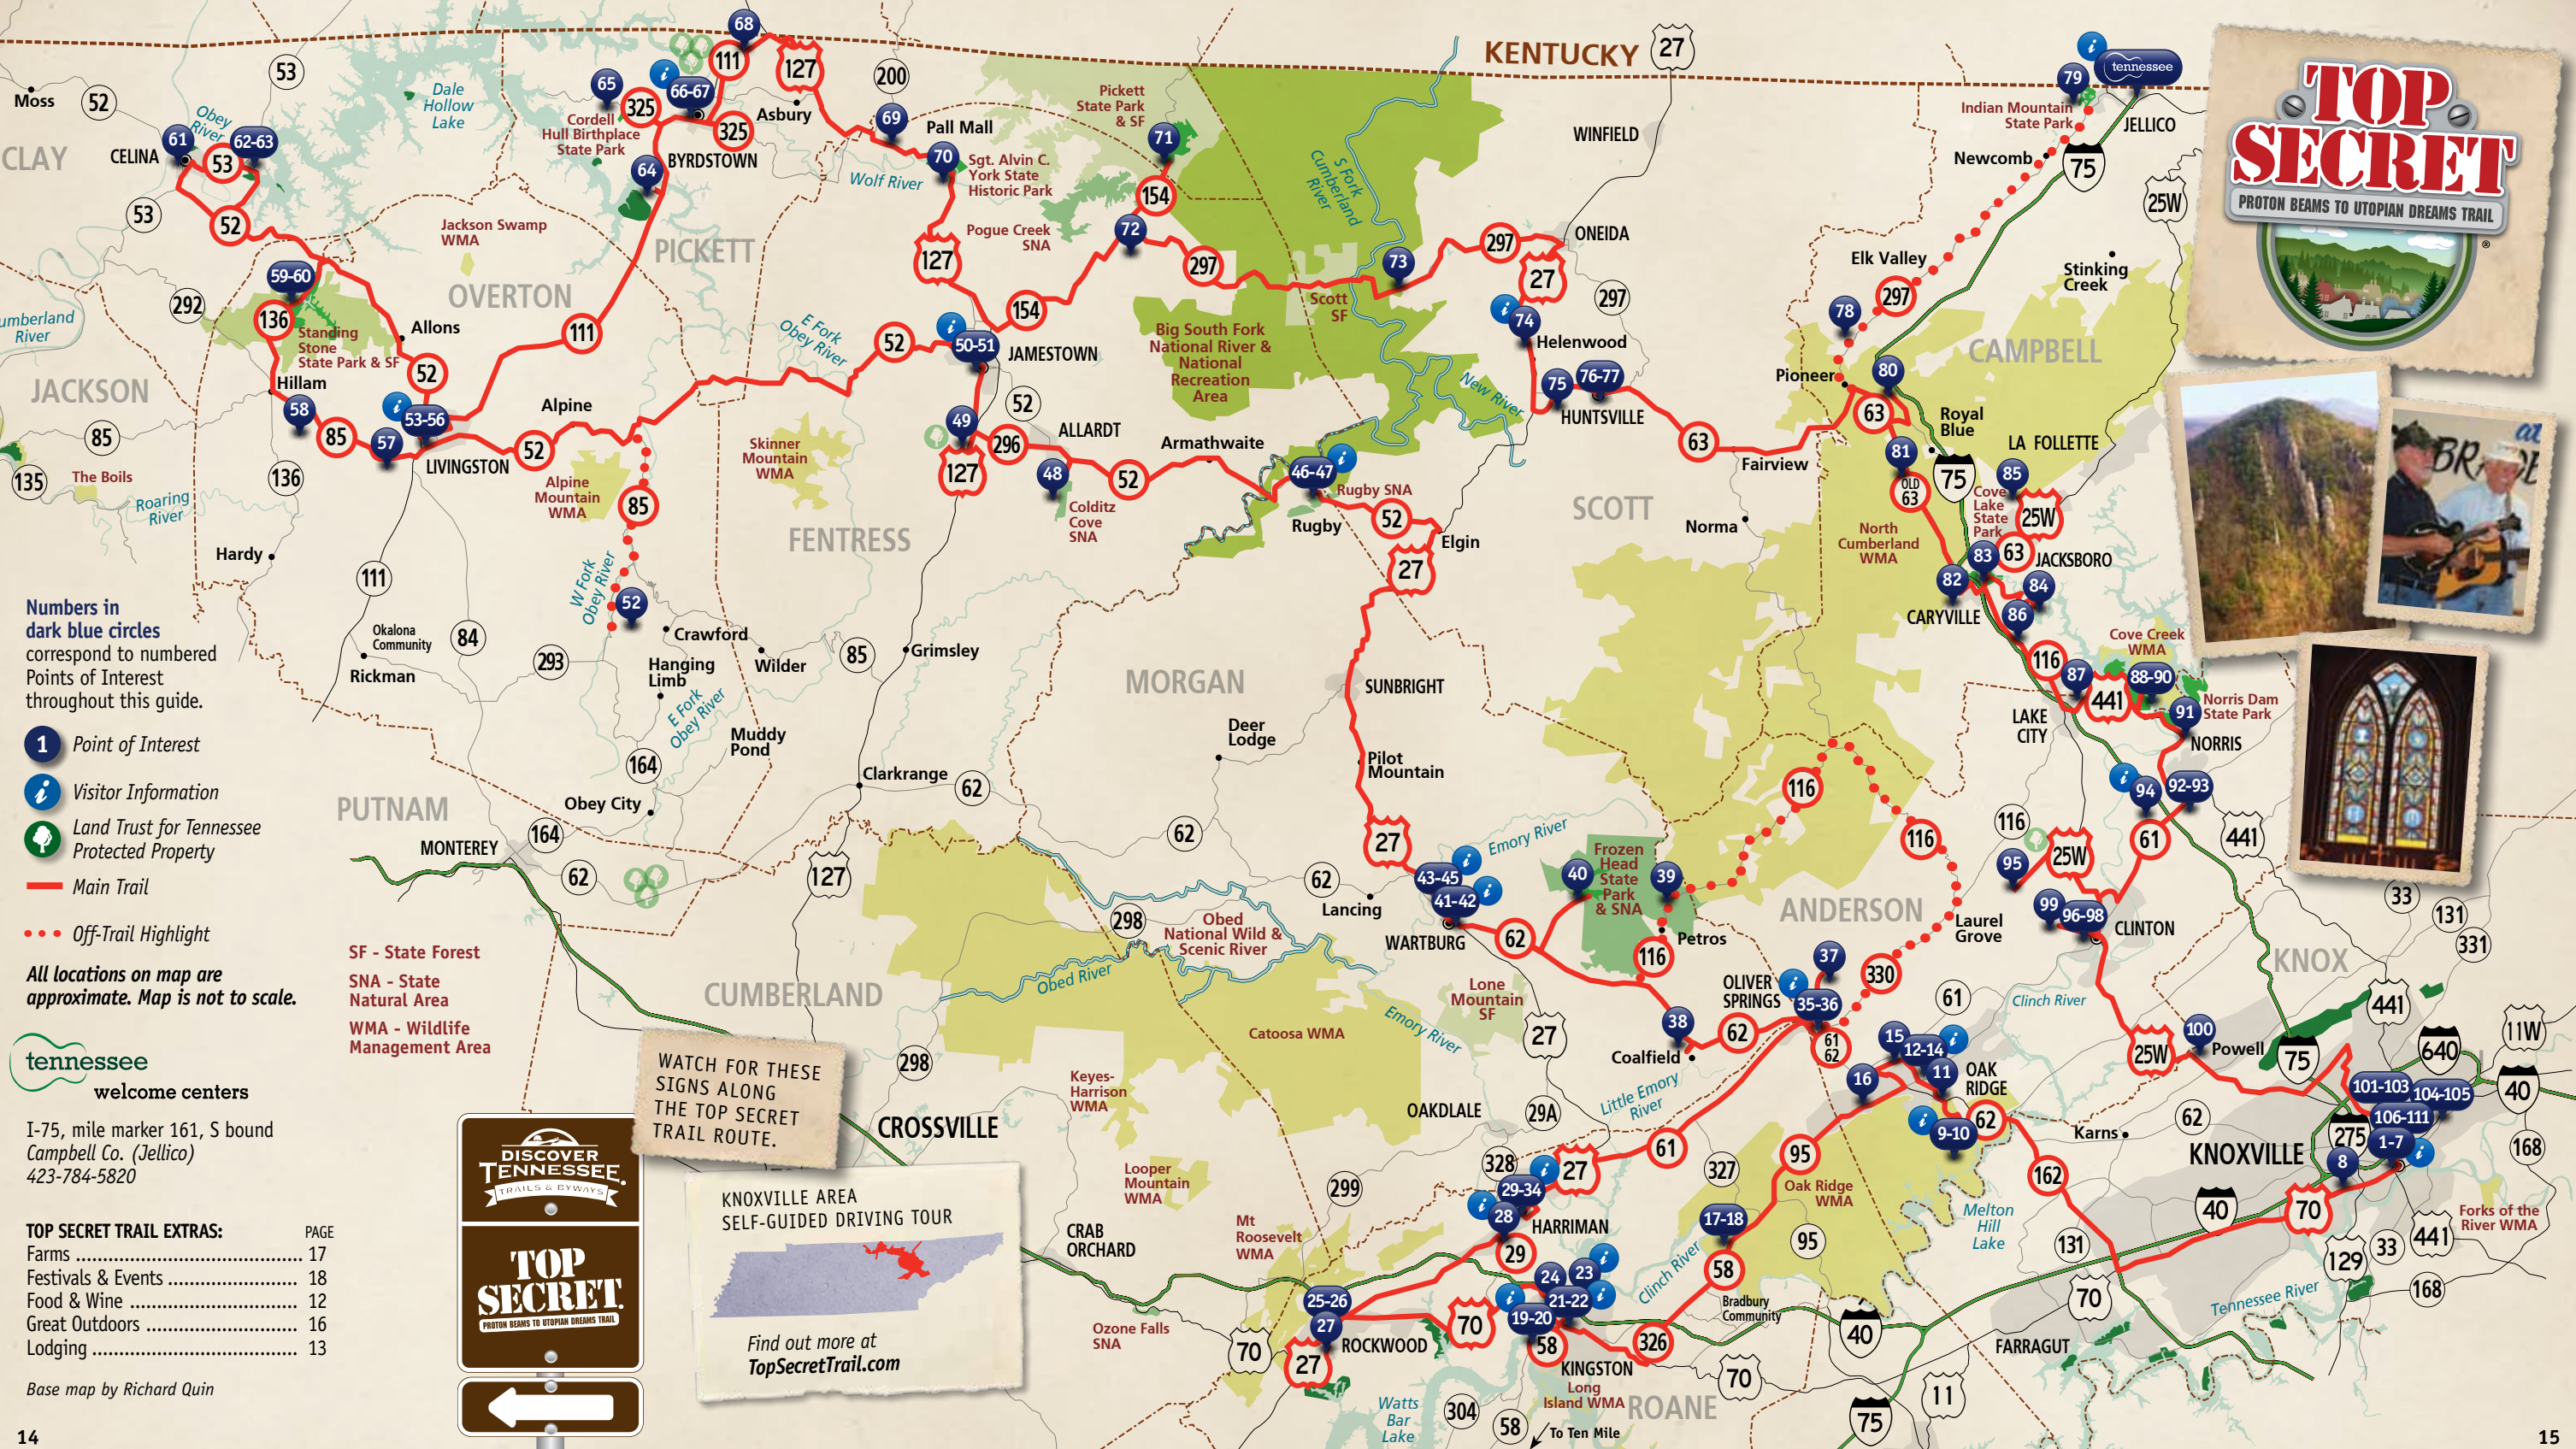

TOP SECRET

PROTON BEAMS TO UTOPIAN DREAMS TRAIL

- Numbers in dark blue circles correspond to numbered Points of Interest throughout this guide.
- 1** Point of Interest
 - i** Visitor Information
 - 🌿** Land Trust for Tennessee Protected Property
 - Main Trail
 - ...** Off-Trail Highlight

All locations on map are approximate. Map is not to scale.

tennessee welcome centers

I-75, mile marker 161, S bound
Campbell Co. (Jellico)
423-784-5820

TOP SECRET TRAIL EXTRAS:

Farms	17
Festivals & Events	18
Food & Wine	12
Great Outdoors	16
Lodging	13

Base map by Richard Quin

WATCH FOR THESE SIGNS ALONG THE TOP SECRET TRAIL ROUTE.

KNOXVILLE AREA SELF-GUIDED DRIVING TOUR

Find out more at TopSecretTrail.com